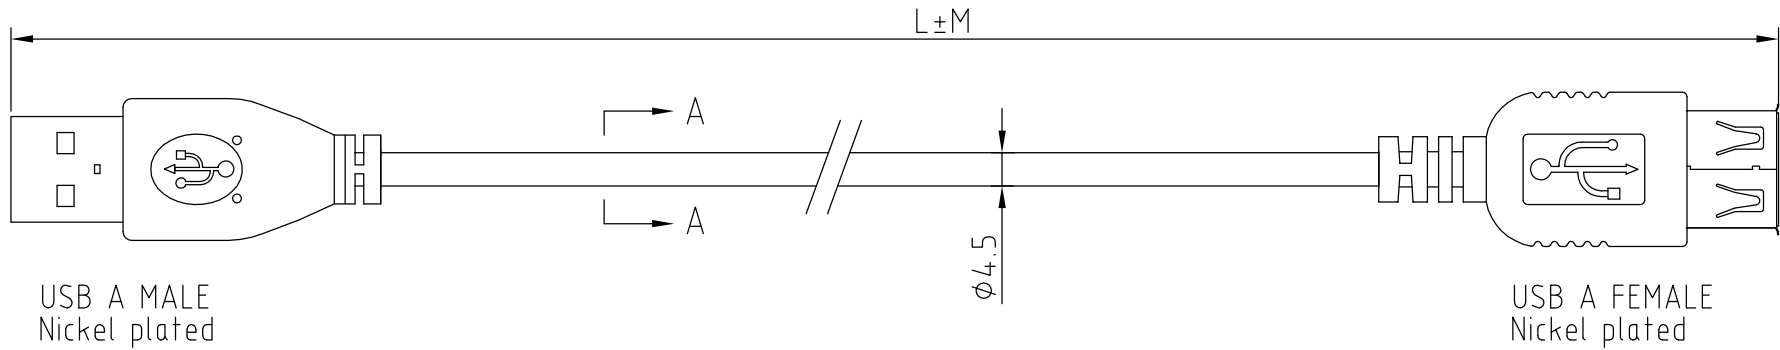

Scale	1:1
Unit	MM

UNLESS OTHERWISE SPECIFIED,  
ALL DIMENSIONS ARE IN METRIC.

PROJECTION PLAN

×PRINTING WORDS:

USB 2.0 SHIELDED HIGH SPEED CABLE 28AWG/2C+26AWG/2C Cablexpert.com 8716309W

SCALE 10:1

A-A

Item Name		Description
CONDUCTOR A	Material	0.4mm BCX1P
CONDUCTOR B	Material	0.32mm BCX2C
INSULATOR	Material	PE+PVC
SHIELD	Material	AL/FOIL
BRAID+DRAIN WIRE	Material	16×2/0.1 CCS
OUTER	OD	4.5mm
JACKET	COLOR	BLACK

Model	Dimension	
	L (mm)	M (mm)
CCP-USB2-AMAF-6	1800	10
CCP-USB2-AMAF-10	3000	20
CCP-USB2-AMAF-15	4500	20

Revised Details				Drawn	Model:
Item.	Description	Date	by	Date	CCP-USB2-AMAF-6
△				Jun.06.2016	CCP-USB2-AMAF-10
				Check	CCP-USB2-AMAF-15
				Approve	