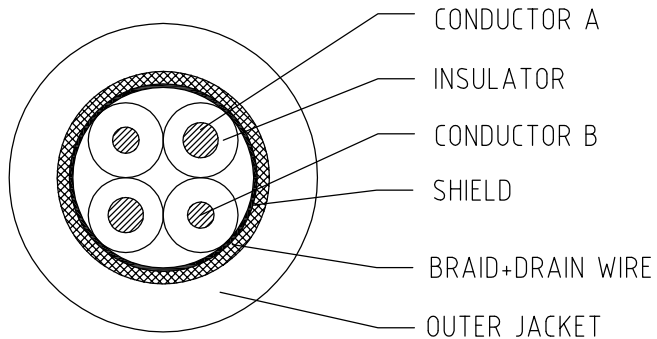

Scale	1:1
Unit	MM

UNLESS OTHERWISE SPECIFIED,  
ALL DIMENSIONS ARE IN METRIC.

PROJECTION PLAN

×PRINTING WORDS:

USB 2.0 SHIELDED HIGH SPEED CABLE 28AWG/2C+26AWG/2C Cablexpert.com 8716309W

SCALE 10:1

A-A

Item Name		Description
CONDUCTOR A	Material	0.4mm BCX1P
CONDUCTOR B	Material	0.32mm BCX2C
INSULATOR	Material	PE+PVC
SHIELD	Material	AL/FOIL
BRAID+DRAIN WIRE	Material	16×2/0.1 CCS
OUTER	OD	4.5mm
JACKET	COLOR	BLACK

Model	Dimension	
	L (mm)	M (mm)
CCP-USB2-AMAF-6	1800	10
CCP-USB2-AMAF-10	3000	20
CCP-USB2-AMAF-15	4500	20

Revised Details				Drawn	Model:
Item.	Description	Date	by	Date	CCP-USB2-AMAF-6
△				Jun.06.2016	CCP-USB2-AMAF-10
				Check	CCP-USB2-AMAF-15
				Approve	